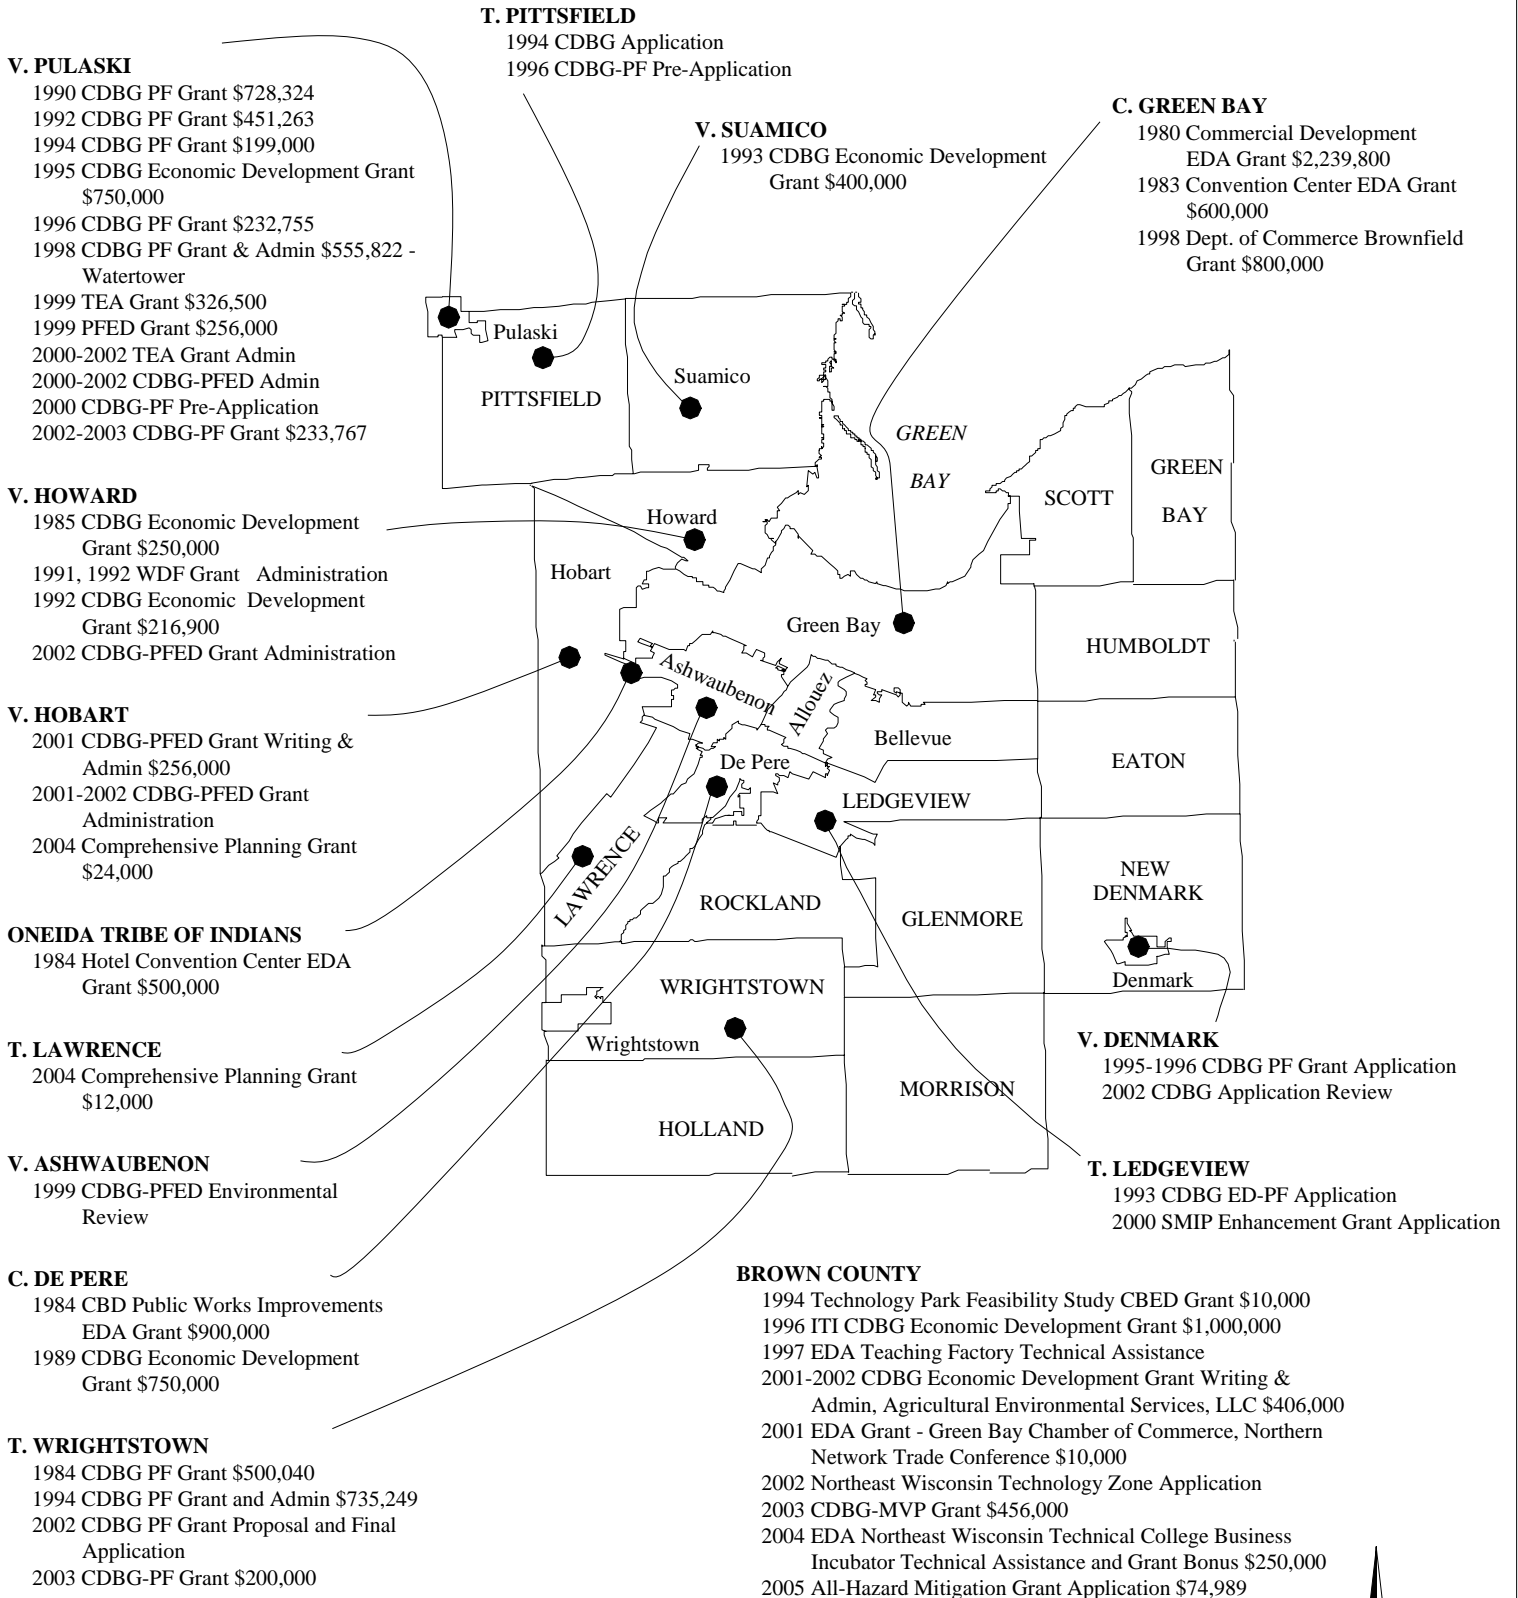

BAY-LAKE REGIONAL PLANNING COMMISSION

BROWN COUNTY GRANT ASSISTANCE

CDBG: Community Development Block Grant Program
 CBED: Community Based Economic Development Program
 EDA: Economic Development Administration
 MVP: Milk Volume Production
 PF: Public Facilities
 PFED: Public Facilities for Economic Development
 SMIP: Statewide Multimodal Improvement Program